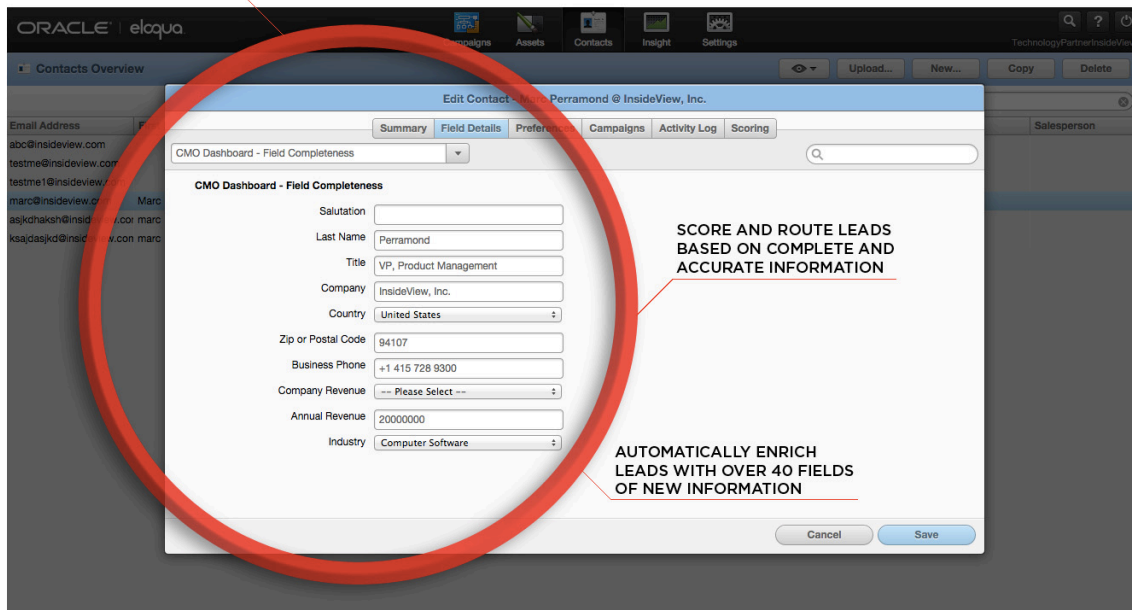

INSIDEVIEW FOR MARKETING™

SHORTEN WEB FORMS TO
INCREASE CONVERSION
WITHOUT SACRIFICING LEAD
QUALITY AND COMPLETENESS

With Enrich for Eloqua, you can automatically enrich your inbound leads with complete and accurate information from the world's most accurate database of company and contact information.

InsideView provides intelligence about your target market. We aggregate, curate, and deliver inside information and intelligence and present it to you when and where you need it.

Being relevant and connected is the best way for you to increase your chances of connecting with today's more informed, better networked, less responsive targets. InsideView delivers the most complete, accurate, and relevant market intelligence to put your finger on the pulse, guide you to the opportunities, and arm you to win.

Get informed today at InsideView.com.